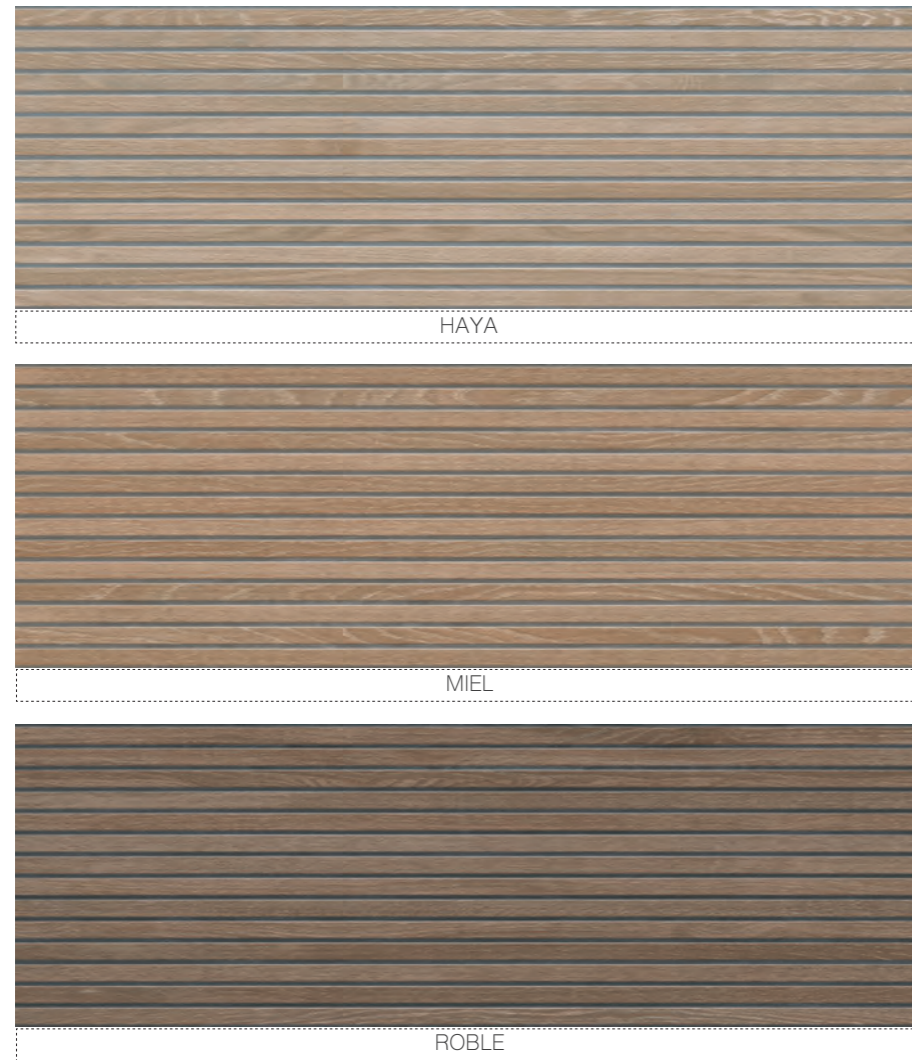

RLV BORNEO

WHITE BODY

SIZES / FORMATOS

40x120 / 16"x48"

Rectified

Recommended Flooring / Pavimentos sugeridos: BORNEO

40x120RLV

M201

BASIC BLANCO
60x120 / 24"x48"

RLV BORNEO MIEL
40x120 / 16"x48"

BORNEO ROBLE
20x120 / 8"x48"